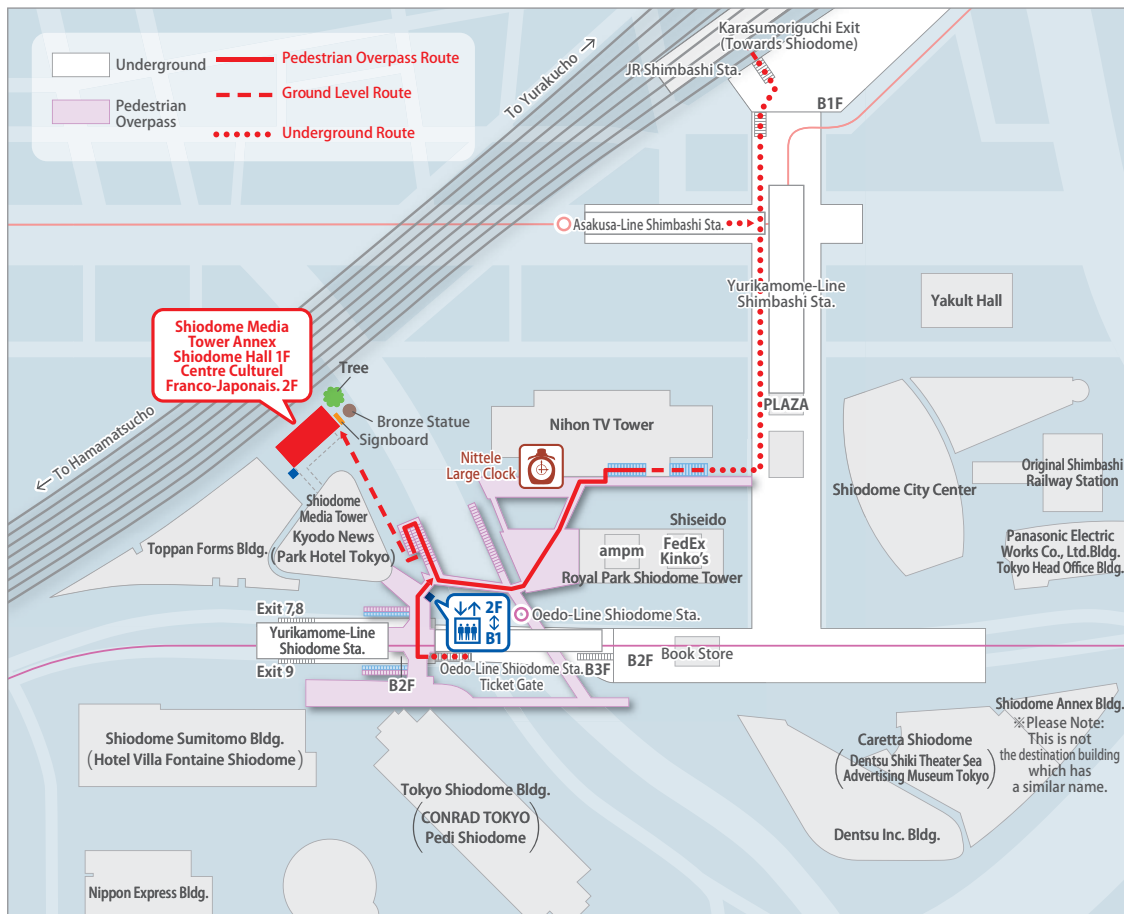

## Ground Level Route

## Underground Route

# Shiodome Media Tower Annex : Enlarged Plan View