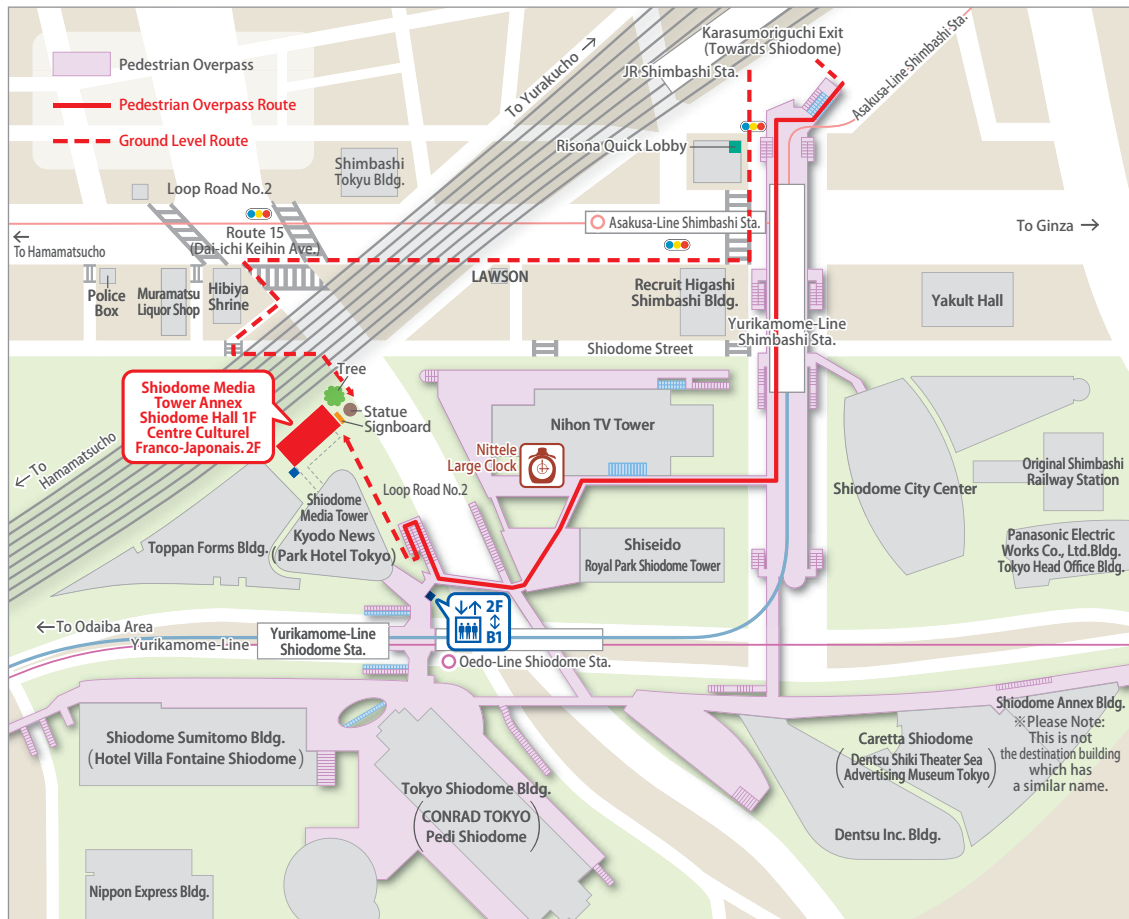

## Ground Level Route

## Underground Route

# Shiodome Media Tower Annex : Enlarged Plan View